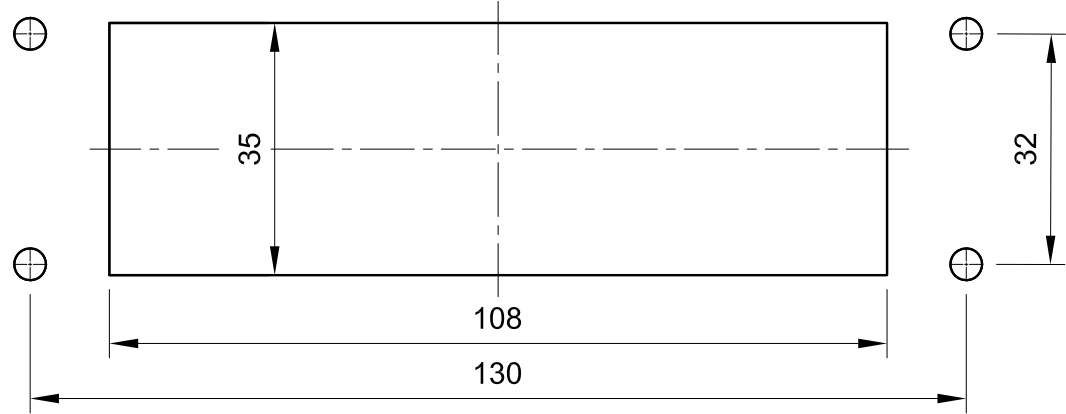

B

B

C

C

D

D

10.4

Panel cut out

All Dimensions in mm Original Size DIN A4	Date 2020-05-12	Drawing No. TC0099599	Rev. A00	Scale 1:1
	Part No. 10 11 024 0560	Created by Shuxu Huang	Checked by Yiyi Luo	Page 1/1
InKonn (Suzhou) Electric Technology Co.,Ltd.				