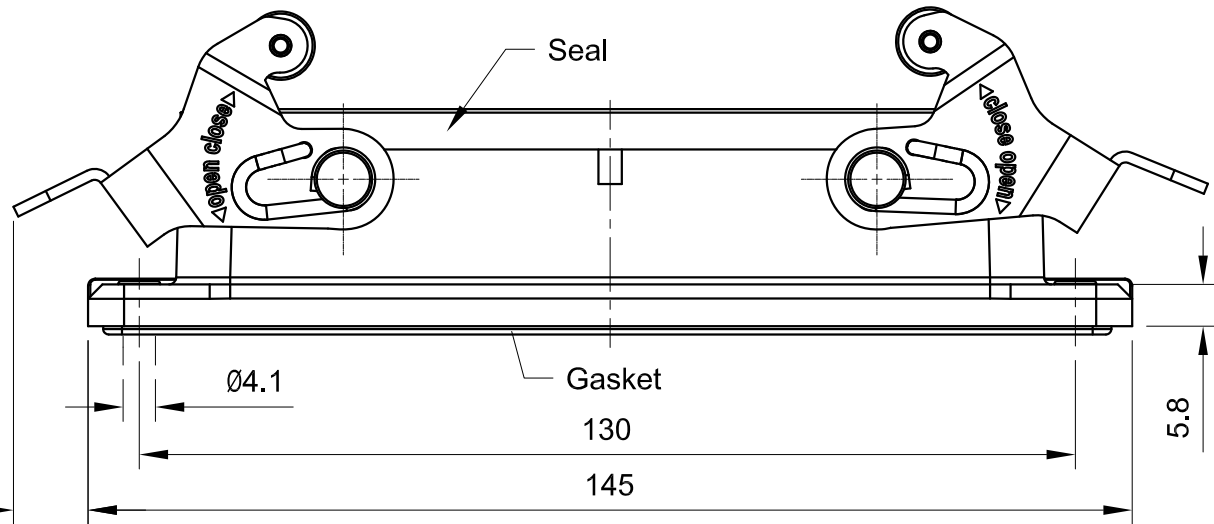

B

B

C

C

D

D

10.4

Panel cut out

All Dimensions in mm Original Size DIN A4	Date 2020-05-12	Drawing No. TC0099599	Rev. A00	Scale 1:1
	Part No. 10 11 024 0560	Created by Shuxu Huang	Checked by Yiyi Luo	Page 1/1
InKonn (Suzhou) Electric Technology Co.,Ltd.				