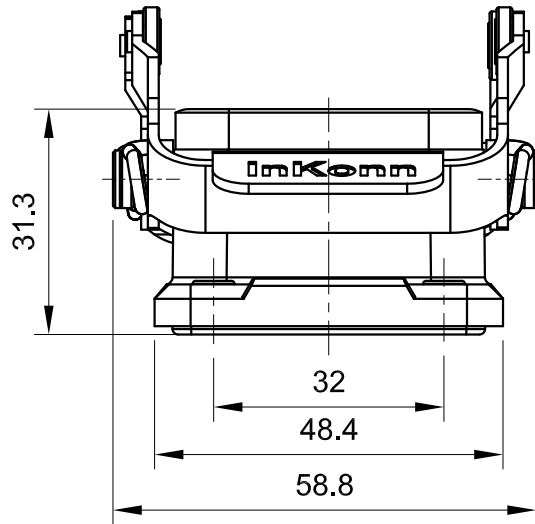

B

B

C

C

D

D

10.4

Panel cut out

All Dimensions in mm Original Size DIN A4	Date 2020-05-12	Drawing No. TC0099599	Rev. A00	Scale 1:1
	Part No. 10 11 024 0560	Created by Shuxu Huang	Checked by Yiyi Luo	Page 1/1
InKonn (Suzhou) Electric Technology Co.,Ltd.				